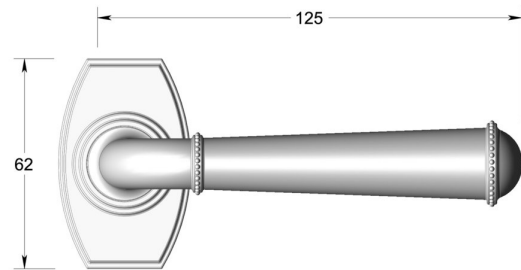

Period lever handle on decorative rose

Product image

Dimensions drawing (DIM)

Reference

FL203 TR11 PBKNI

Material

Brass

Finish

Trad polished black nickel

Shape

TR11

Description

Solid cast handle
 Concealed fixing
 High performance bearing
 Supplied with fixings for timber