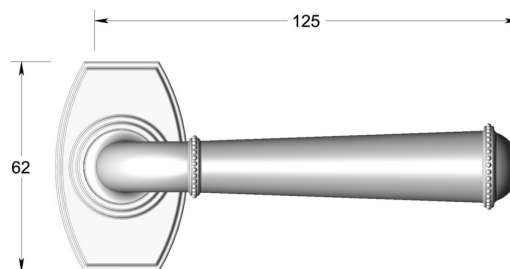

## Period lever handle on decorative rose

Product image

Dimensions drawing (DIM)

**Reference**

FL203 TR11 SBKNI

**Finish**

Trad satin black nickel

**Material**

Brass

**Shape**

TR11

**Description**

Solid cast handle  
 Concealed fixing  
 High performance bearing  
 Supplied with fixings for timber