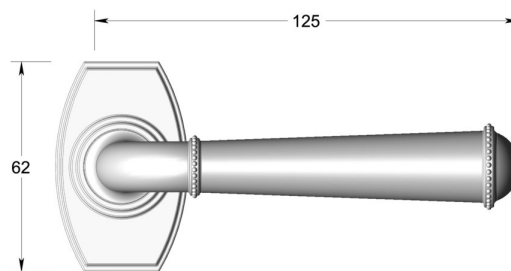

Period lever handle on decorative rose

Product image

Dimensions drawing (DIM)

Reference

FL203 TR11 SC

Material

Brass

Finish

Trad satin chrome

Shape

TR11

Description

Solid cast handle
 Concealed fixing
 High performance bearing
 Supplied with fixings for timber