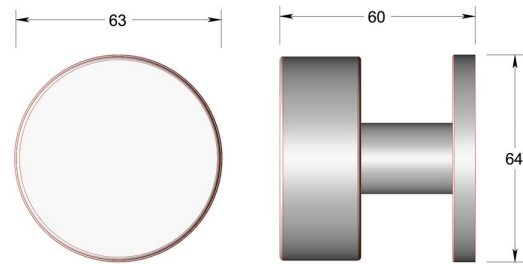

Contemporary knob on round rose

Product image

Dimensions drawing (DIM)

Reference

TK004 TR05 PB

Material

Brass

Finish

Trad polished brass

Shape

TR05

Description

Solid brass knob
 Available in 3 different sizes
 Concealed fixing
 Supplied with fixings for timber
 Other backplate options and sizes available