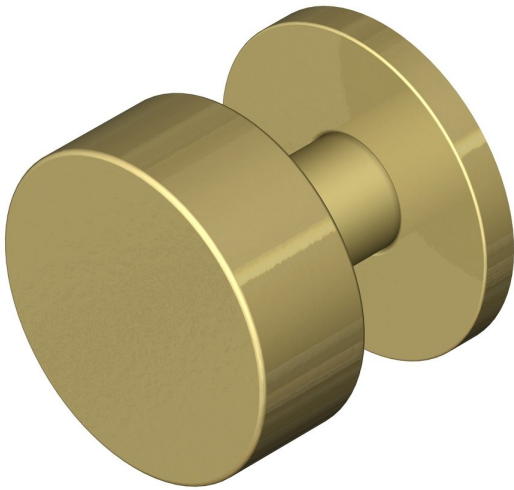

Contemporary knob on round rose

Product image

Dimensions drawing (DIM)

Reference

TK004 TR05 PB

Material

Brass

Finish

Trad polished brass

Shape

TR05

Description

Solid brass knob
 Available in 3 different sizes
 Concealed fixing
 Supplied with fixings for timber
 Other backplate options and sizes available