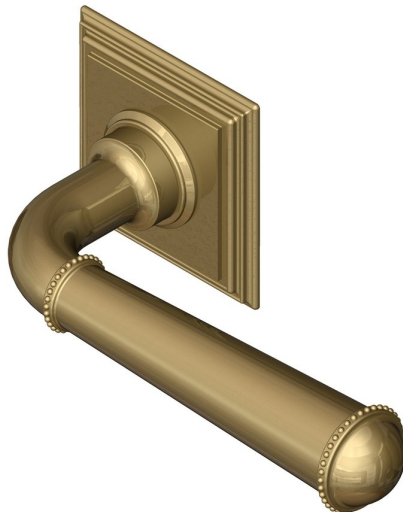

## Period lever handle on square rose

Product image

Dimensions drawing (DIM)

**Reference**

FL203 TR21 ABR

**Material**

Brass

**Finish**

Trad antique brass

**Shape**

TR21

**Description**

Solid cast handle  
 Concealed fixing  
 High performance bearing  
 Supplied with fixings for timber