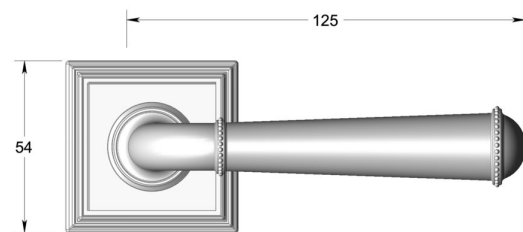

## Period lever handle on square rose

Product image

Dimensions drawing (DIM)

**Reference**

FL203 TR21 ABR

**Material**

Brass

**Finish**

Trad antique brass

**Shape**

TR21

**Description**

Solid cast handle  
 Concealed fixing  
 High performance bearing  
 Supplied with fixings for timber