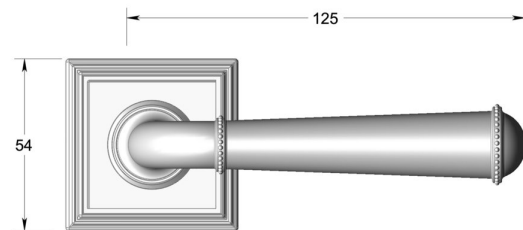

## Period lever handle on square rose

Product image

Dimensions drawing (DIM)

**Reference**

FL203 TR21 PCU

**Material**

Brass

**Finish**

Trad polished copper

**Shape**

TR21

**Description**

Solid cast handle  
 Concealed fixing  
 High performance bearing  
 Supplied with fixings for timber