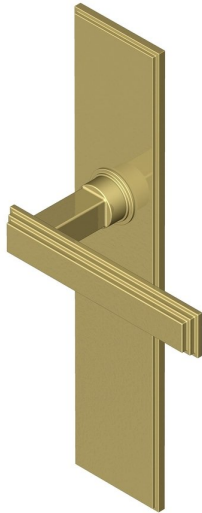

## Stepped Deco lever handle on long backplate

Product image

Dimensions drawing (DIM)

**Reference**

FL204 TB03 PB

**Material**

Brass

**Finish**

Trad polished brass

**Shape**

TB03

**Description**

Solid cast handle  
 Concealed fixing  
 High performance bearing  
 Supplied with fixings for timber  
 Available with various backplates and roses