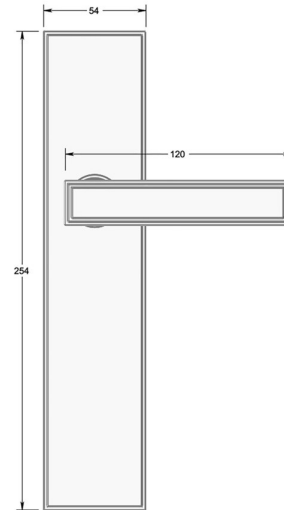

## Stepped Deco lever handle on long backplate

Product image

Dimensions drawing (DIM)

**Reference**

FL204 TB03 PB

**Material**

Brass

**Finish**

Trad polished brass

**Shape**

TB03

**Description**

Solid cast handle  
 Concealed fixing  
 High performance bearing  
 Supplied with fixings for timber  
 Available with various backplates and roses