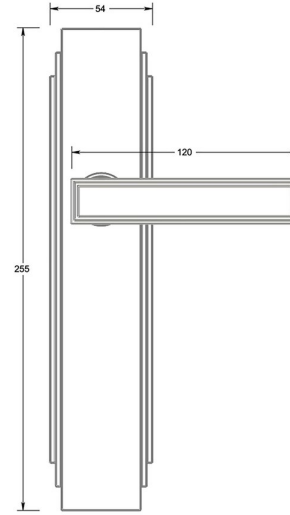

Stepped Deco lever handle on long backplate

Product image

Dimensions drawing (DIM)

Reference

FL204 TB05 SNI

Material

Brass

Finish

Trad satin nickel

Shape

TB05

Description

Solid cast handle
 Concealed fixing
 High performance bearing
 Supplied with fixings for timber
 Available with various backplates and roses