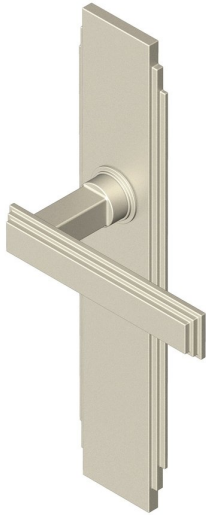

Stepped Deco lever handle on long backplate

Product image

Dimensions drawing (DIM)

Reference

FL204 TB05 SNI

Material

Brass

Finish

Trad satin nickel

Shape

TB05

Description

Solid cast handle
 Concealed fixing
 High performance bearing
 Supplied with fixings for timber
 Available with various backplates and roses