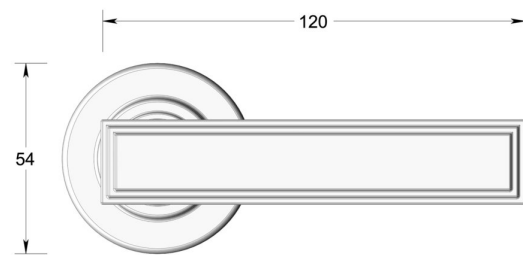

Stepped Deco lever handle on round rose

Product image

Dimensions drawing (DIM)

Reference

FL204 TR01 IBZ

Material

Brass

Finish

Trad imperial bronze

Shape

TR01

Description

Solid cast handle
 Concealed fixing
 High performance bearing
 Supplied with fixings for timber
 Available with various backplates and roses