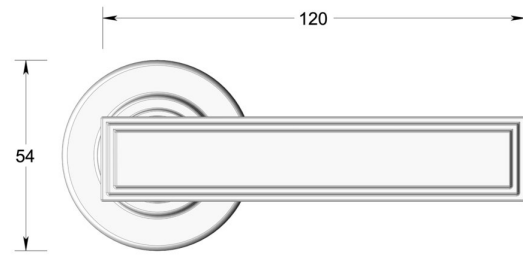

Stepped Deco lever handle on round rose

Product image

Dimensions drawing (DIM)

Reference

FL204 TR01 SBKNI

Material

Brass

Finish

Trad satin black nickel

Shape

TR01

Description

Solid cast handle
 Concealed fixing
 High performance bearing
 Supplied with fixings for timber
 Available with various backplates and roses