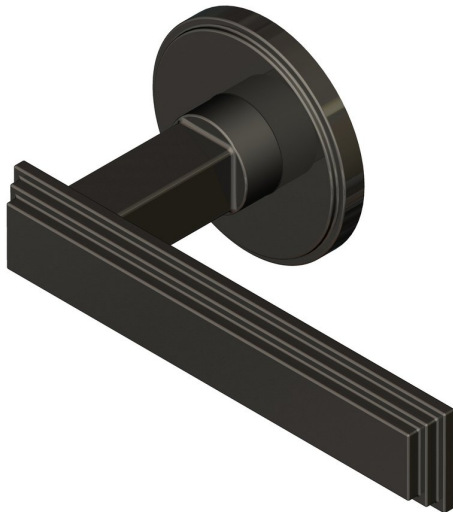

Stepped Deco lever handle on round rose

Product image

Dimensions drawing (DIM)

Reference

FL204 TR06 PBKNI

Material

Brass

Finish

Trad polished black nickel

Shape

TR06

Description

Solid cast handle
 Concealed fixing
 High performance bearing
 Supplied with fixings for timber
 Available with various backplates and roses