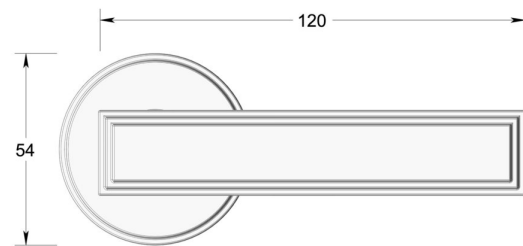

Stepped Deco lever handle on round rose

Product image

Dimensions drawing (DIM)

Reference

FL204 TR06 PBKNI

Material

Brass

Finish

Trad polished black nickel

Shape

TR06

Description

Solid cast handle
 Concealed fixing
 High performance bearing
 Supplied with fixings for timber
 Available with various backplates and roses