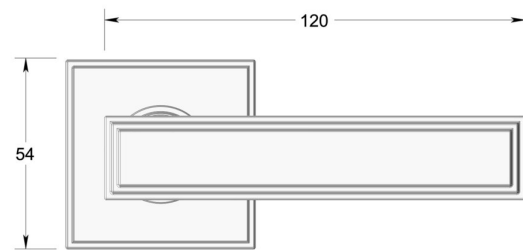

## Stepped Deco lever handle on Square rose

Product image

Dimensions drawing (DIM)

**Reference**

FL204 TR19 PRG

**Material**

Brass

**Finish**

Trad polished rose gold

**Shape**

TR19

**Description**

Solid cast handle  
 Concealed fixing  
 High performance bearing  
 Supplied with fixings for timber  
 Available with various backplates and roses