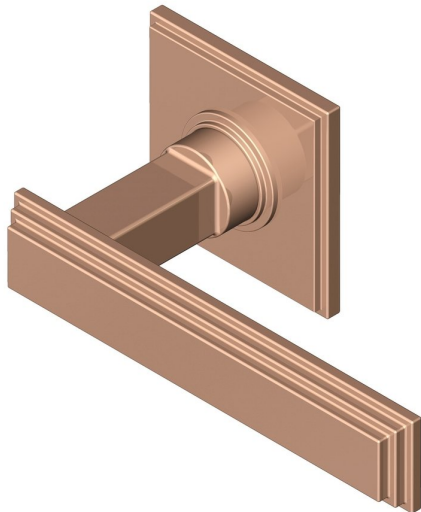

## Stepped Deco lever handle on Square rose

Product image

Dimensions drawing (DIM)

**Reference**

FL204 TR19 PRG

**Material**

Brass

**Finish**

Trad polished rose gold

**Shape**

TR19

**Description**

Solid cast handle  
 Concealed fixing  
 High performance bearing  
 Supplied with fixings for timber  
 Available with various backplates and roses