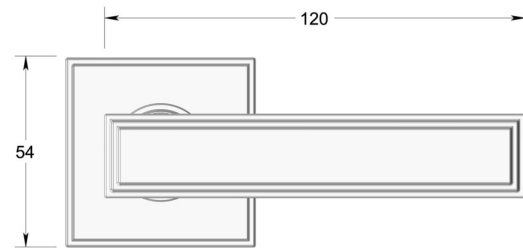

## Stepped Deco lever handle on Square rose

Product image

Dimensions drawing (DIM)

**Reference**

FL204 TR19 SB

**Material**

Brass

**Finish**

Trad satin brass

**Shape**

TR19

**Description**

Solid cast handle  
 Concealed fixing  
 High performance bearing  
 Supplied with fixings for timber  
 Available with various backplates and roses