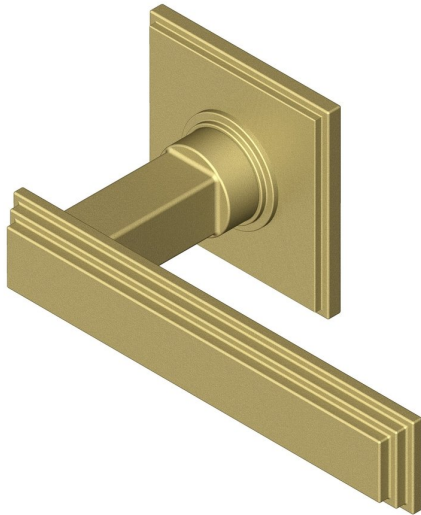

## Stepped Deco lever handle on Square rose

Product image

Dimensions drawing (DIM)

**Reference**

FL204 TR19 SB

**Material**

Brass

**Finish**

Trad satin brass

**Shape**

TR19

**Description**

Solid cast handle  
 Concealed fixing  
 High performance bearing  
 Supplied with fixings for timber  
 Available with various backplates and roses