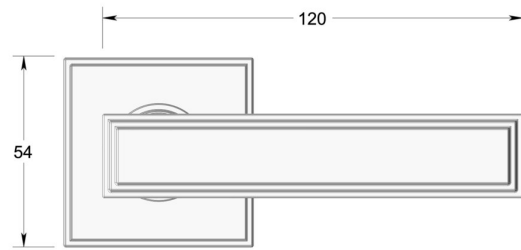

## Stepped Deco lever handle on Square rose

Product image

Dimensions drawing (DIM)

**Reference**

FL204 TR19 SBKNI

**Material**

Brass

**Finish**

Trad satin black nickel

**Shape**

TR19

**Description**

Solid cast handle  
 Concealed fixing  
 High performance bearing  
 Supplied with fixings for timber  
 Available with various backplates and roses