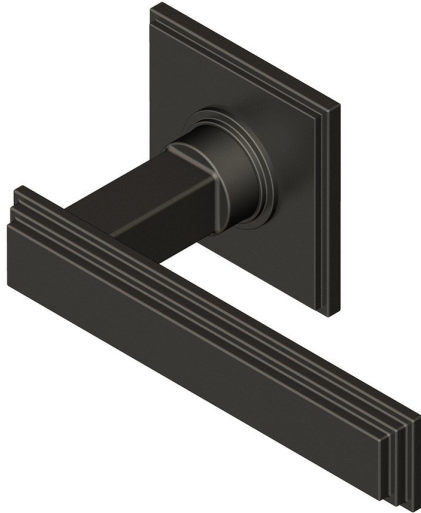

## Stepped Deco lever handle on Square rose

Product image

Dimensions drawing (DIM)

**Reference**

FL204 TR19 SBKNI

**Material**

Brass

**Finish**

Trad satin black nickel

**Shape**

TR19

**Description**

Solid cast handle  
 Concealed fixing  
 High performance bearing  
 Supplied with fixings for timber  
 Available with various backplates and roses