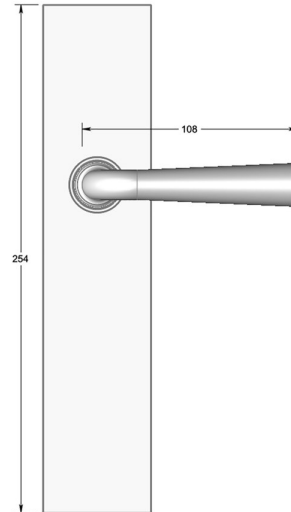

## Tapered lever handle on long backplate

Product image

Dimensions drawing (DIM)

**Reference**

FL205 TB01 IBZ

**Material**

Brass

**Finish**

Trad imperial bronze

**Shape**

TB01

**Description**

Solid cast handle  
 Concealed fixing  
 High performance bearing  
 Supplied with fixings for timber  
 Available with various backplates and roses