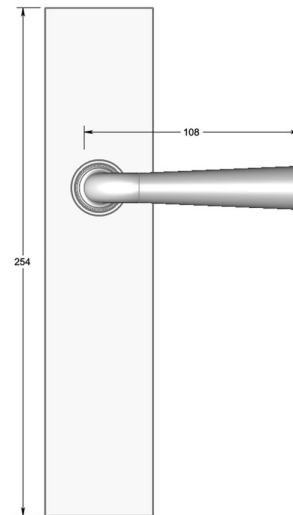

## Tapered lever handle on long backplate

Product image

Dimensions drawing (DIM)

**Reference**

FL205 TB01 SNI

**Material**

Brass

**Finish**

Trad satin nickel

**Shape**

TB01

**Description**

Solid cast handle  
 Concealed fixing  
 High performance bearing  
 Supplied with fixings for timber  
 Available with various backplates and roses