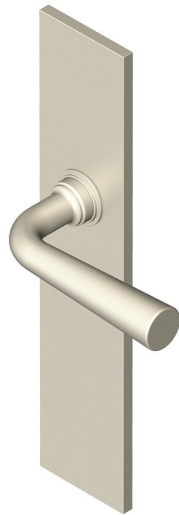

## Tapered lever handle on long backplate

Product image

Dimensions drawing (DIM)

**Reference**

FL205 TB01 SNI

**Material**

Brass

**Finish**

Trad satin nickel

**Shape**

TB01

**Description**

Solid cast handle  
 Concealed fixing  
 High performance bearing  
 Supplied with fixings for timber  
 Available with various backplates and roses