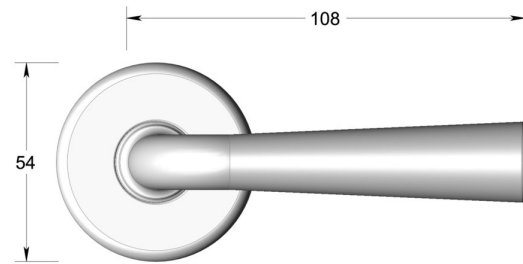

Tapered lever handle on round rose

Product image

Dimensions drawing (DIM)

Reference

FL205 TR13 PCU

Material

Brass

Finish

Trad polished copper

Shape

TR13

Description

Solid cast handle
 Concealed fixing
 High performance bearing
 Supplied with fixings for timber
 Available with various backplates and roses