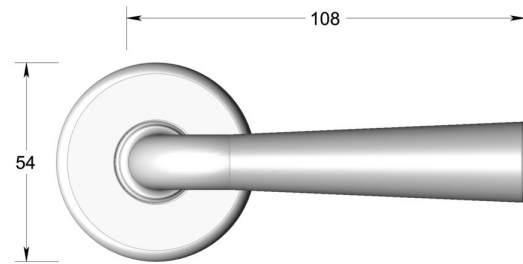

Tapered lever handle on round rose

Product image

Dimensions drawing (DIM)

Reference

FL205 TR13 SBKNI

Material

Brass

Finish

Trad satin black nickel

Shape

TR13

Description

Solid cast handle
 Concealed fixing
 High performance bearing
 Supplied with fixings for timber
 Available with various backplates and roses