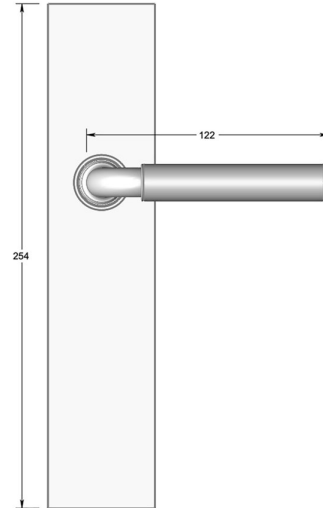

## Stepped lever on long backplate

Product image

Dimensions drawing (DIM)

**Reference**

FL206 TB01 PCU

**Material**

Brass

**Finish**

Trad polished copper

**Shape**

TB01

**Description**

Solid cast handle  
 Concealed fixing  
 High performance bearing  
 Supplied with fixings for timber  
 Available with various backplates and roses