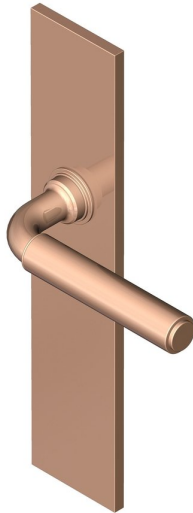

## Stepped lever on long backplate

Product image

Dimensions drawing (DIM)

**Reference**

FL206 TB01 PRG

**Material**

Brass

**Finish**

Trad polished rose gold

**Shape**

TB01

**Description**

Solid cast handle  
 Concealed fixing  
 High performance bearing  
 Supplied with fixings for timber  
 Available with various backplates and roses