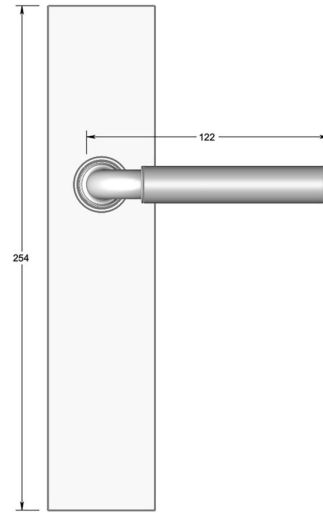

## Stepped lever on long backplate

Product image

Dimensions drawing (DIM)

**Reference**

FL206 TB01 PRG

**Material**

Brass

**Finish**

Trad polished rose gold

**Shape**

TB01

**Description**

Solid cast handle  
 Concealed fixing  
 High performance bearing  
 Supplied with fixings for timber  
 Available with various backplates and roses