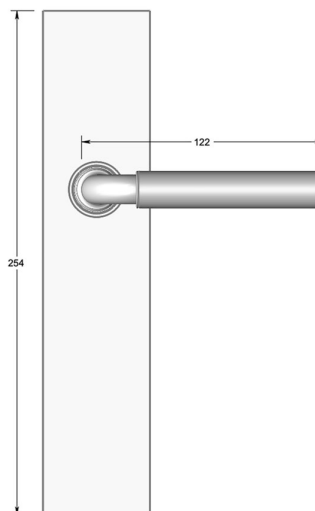

## Stepped lever on long backplate

Product image

Dimensions drawing (DIM)

**Reference**

FL206 TB01 SCU

**Material**

Brass

**Finish**

Trad satin copper

**Shape**

TB01

**Description**

Solid cast handle  
 Concealed fixing  
 High performance bearing  
 Supplied with fixings for timber  
 Available with various backplates and roses