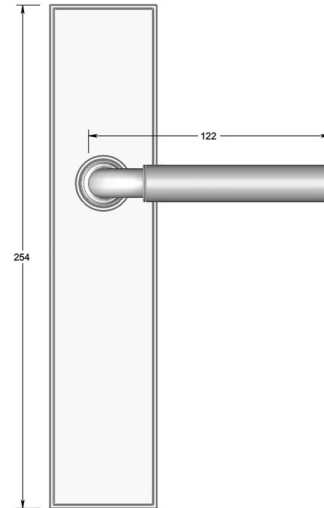

## Stepped lever on long backplate

Product image

Dimensions drawing (DIM)

**Reference**

FL206 TB03 ABR

**Material**

Brass

**Finish**

Trad antique brass

**Shape**

TB03

**Description**

Solid cast handle  
 Concealed fixing  
 High performance bearing  
 Supplied with fixings for timber  
 Available with various backplates and roses