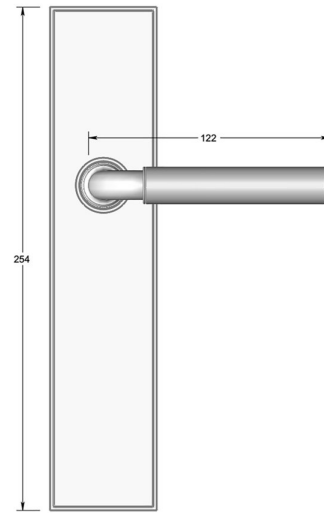

Stepped lever on long backplate

Product image

Dimensions drawing (DIM)

Reference

FL206 TB03 DZB

Material

Brass

Finish

Trad dark bronze

Shape

TB03

Description

Solid cast handle
 Concealed fixing
 High performance bearing
 Supplied with fixings for timber
 Available with various backplates and roses