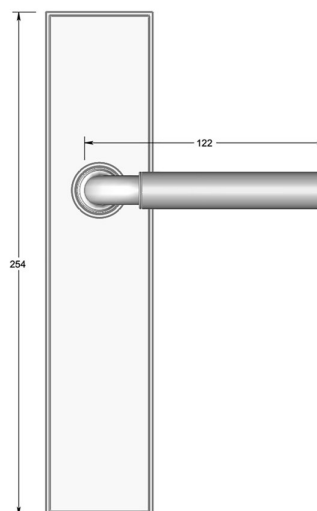

## Stepped lever on long backplate

Product image

Dimensions drawing (DIM)

**Reference**

FL206 TB03 PB

**Material**

Brass

**Finish**

Trad polished brass

**Shape**

TB03

**Description**

Solid cast handle  
 Concealed fixing  
 High performance bearing  
 Supplied with fixings for timber  
 Available with various backplates and roses