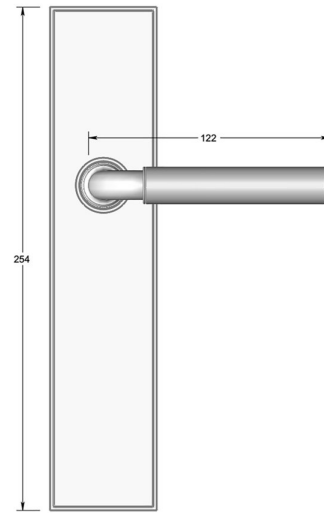

Stepped lever on long backplate

Product image

Dimensions drawing (DIM)

Reference

FL206 TB03 PBKNI

Material

Brass

Finish

Trad polished black nickel

Shape

TB03

Description

Solid cast handle
 Concealed fixing
 High performance bearing
 Supplied with fixings for timber
 Available with various backplates and roses