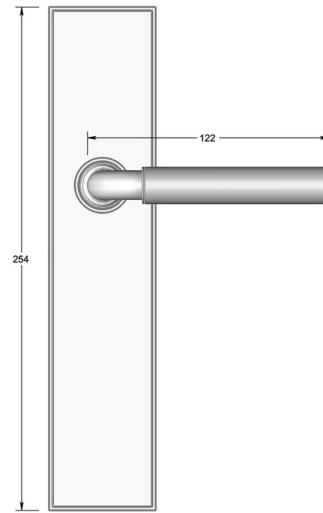

Stepped lever on long backplate

Product image

Dimensions drawing (DIM)

Reference

FL206 TB03 SCU

Material

Brass

Finish

Trad satin copper

Shape

TB03

Description

Solid cast handle
 Concealed fixing
 High performance bearing
 Supplied with fixings for timber
 Available with various backplates and roses