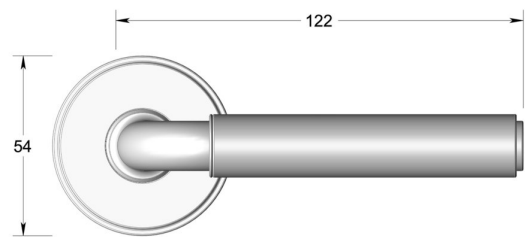

Stepped lever on round rose

Product image

Dimensions drawing (DIM)

Reference

FL206 TR06 PC

Finish

Trad polished chrome

Material

Brass

Shape

TR06

Description

Solid cast handle
 Concealed fixing
 High performance bearing
 Supplied with fixings for timber
 Available with various backplates and roses