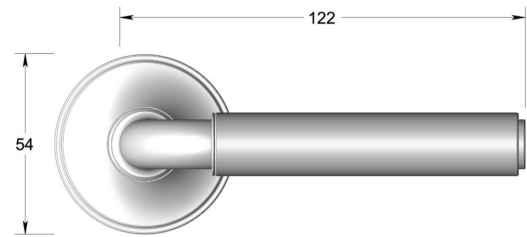

Stepped lever on round rose

Product image

Dimensions drawing (DIM)

Reference

FL206 TR07 SCU

Material

Brass

Finish

Trad satin copper

Shape

TR07

Description

Solid cast handle
 Concealed fixing
 High performance bearing
 Supplied with fixings for timber
 Available with various backplates and roses