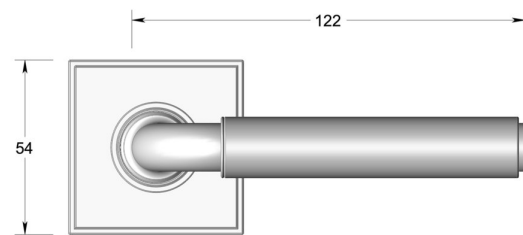

Stepped lever on square rose

Product image

Dimensions drawing (DIM)

Reference

FL206 TR19 PB

Material

Brass

Finish

Trad polished brass

Shape

TR19

Description

Solid cast handle
 Concealed fixing
 High performance bearing
 Supplied with fixings for timber
 Available with various backplates and roses