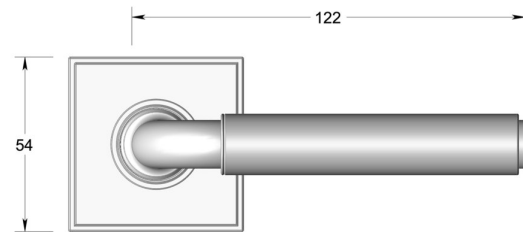

Stepped lever on square rose

Product image

Dimensions drawing (DIM)

Reference

FL206 TR19 PBKNI

Material

Brass

Finish

Trad polished black nickel

Shape

TR19

Description

Solid cast handle
 Concealed fixing
 High performance bearing
 Supplied with fixings for timber
 Available with various backplates and roses