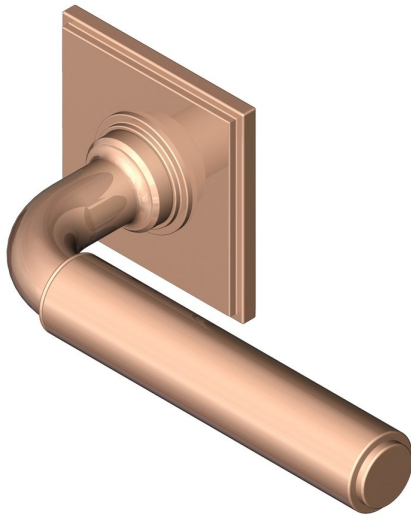

Stepped lever on square rose

Product image

Dimensions drawing (DIM)

Reference

FL206 TR19 PRG

Material

Brass

Finish

Trad polished rose gold

Shape

TR19

Description

Solid cast handle
 Concealed fixing
 High performance bearing
 Supplied with fixings for timber
 Available with various backplates and roses