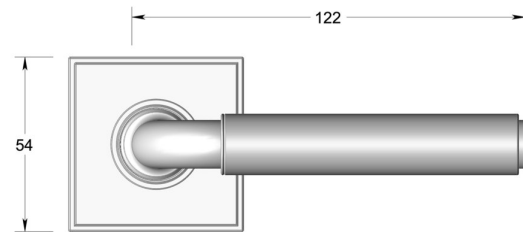

Stepped lever on square rose

Product image

Dimensions drawing (DIM)

Reference

FL206 TR19 PRG

Material

Brass

Finish

Trad polished rose gold

Shape

TR19

Description

Solid cast handle
 Concealed fixing
 High performance bearing
 Supplied with fixings for timber
 Available with various backplates and roses