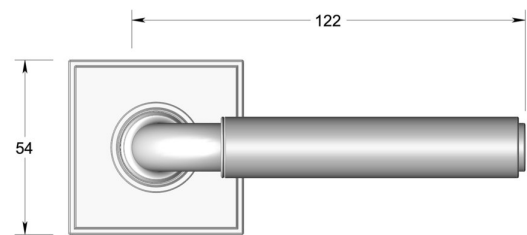

## Stepped lever on square rose

Product image

Dimensions drawing (DIM)

**Reference**

FL206 TR19 SNI

**Material**

Brass

**Finish**

Trad satin nickel

**Shape**

TR19

**Description**

Solid cast handle  
 Concealed fixing  
 High performance bearing  
 Supplied with fixings for timber  
 Available with various backplates and roses