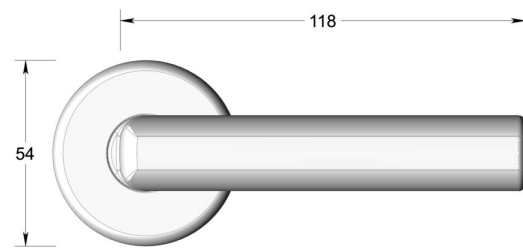

## Traditional Oval lever on round rose

Product image

Dimensions drawing (DIM)

**Reference**

FL207 TR13 IBZ

**Material**

Brass

**Finish**

Trad imperial bronze

**Shape**

TR13

**Description**

Solid cast handle  
 Concealed fixing  
 High performance bearing  
 Supplied with fixings for timber  
 Available with various backplates and roses