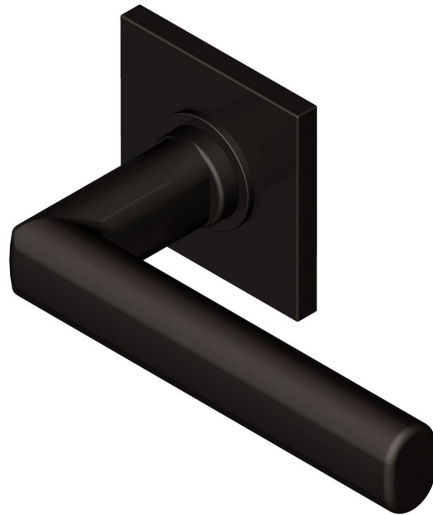

## Traditional Oval lever on square rose

Product image

Dimensions drawing (DIM)

**Reference**

FL207 TR18 EBZ

**Material**

Brass

**Finish**

Trad ebony bronze

**Shape**

TR18

**Description**

Solid cast handle  
 Concealed fixing  
 High performance bearing  
 Supplied with fixings for timber  
 Available with various backplates and roses