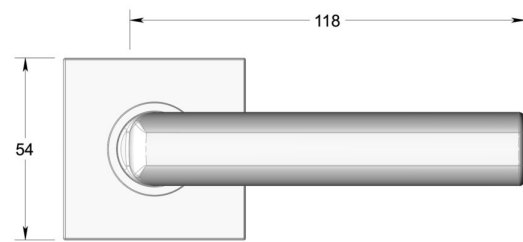

## Traditional Oval lever on square rose

Product image

Dimensions drawing (DIM)

**Reference**

FL207 TR18 EBZ

**Material**

Brass

**Finish**

Trad ebony bronze

**Shape**

TR18

**Description**

Solid cast handle  
 Concealed fixing  
 High performance bearing  
 Supplied with fixings for timber  
 Available with various backplates and roses