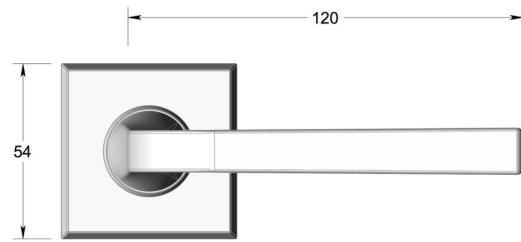

Tapered square lever on square rose

Product image

Dimensions drawing (DIM)

Reference

FL208 TR20 PC

Material

Brass

Finish

Trad polished chrome

Shape

TR20

Description

Solid cast handle
 Concealed fixing
 High performance bearing
 Supplied with fixings for timber
 Available with various backplates and roses