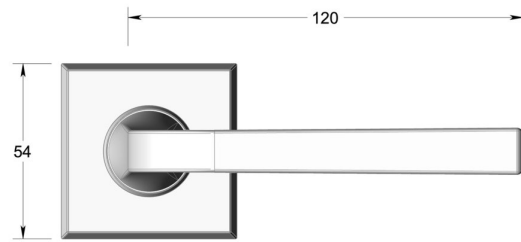

Tapered square lever on square rose

Product image

Dimensions drawing (DIM)

Reference

FL208 TR20 PNI

Material

Brass

Finish

Trad polished nickel

Shape

TR20

Description

Solid cast handle
 Concealed fixing
 High performance bearing
 Supplied with fixings for timber
 Available with various backplates and roses