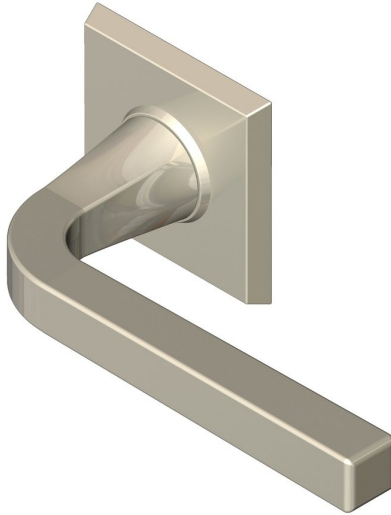

Tapered square lever on square rose

Product image

Dimensions drawing (DIM)

Reference

FL208 TR20 PNI

Material

Brass

Finish

Trad polished nickel

Shape

TR20

Description

Solid cast handle
 Concealed fixing
 High performance bearing
 Supplied with fixings for timber
 Available with various backplates and roses