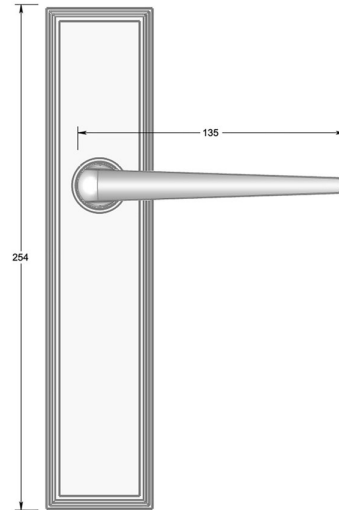

## Traditional Wedge lever on long backplate

Product image

Dimensions drawing (DIM)

**Reference**

FL210 TB04 DBZ

**Material**

Brass

**Finish**

Trad dark bronze

**Shape**

TB04

**Description**

Solid cast handle  
 Concealed fixing  
 High performance bearing  
 Supplied with fixings for timber  
 Available with various backplates and roses