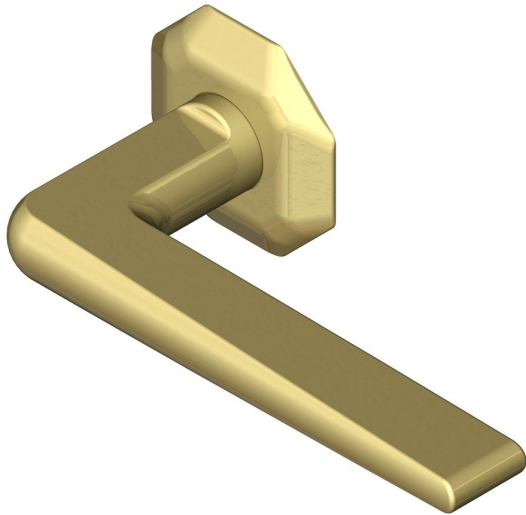

Traditional Wedge lever on hexagonal rose

Product image

Dimensions drawing (DIM)

Reference

FL210 TR16 PB

Finish

Trad polished brass

Material

Brass

Shape

TR16

Description

Solid cast handle
 Concealed fixing
 High performance bearing
 Supplied with fixings for timber
 Available with various backplates and roses