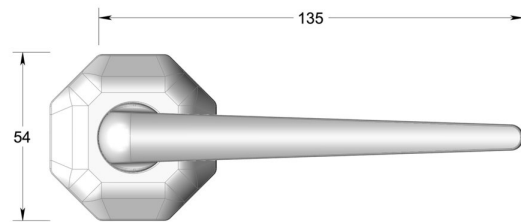

Traditional Wedge lever on hexagonal rose

Product image

Dimensions drawing (DIM)

Reference

FL210 TR16 PB

Finish

Trad polished brass

Material

Brass

Shape

TR16

Description

Solid cast handle
 Concealed fixing
 High performance bearing
 Supplied with fixings for timber
 Available with various backplates and roses