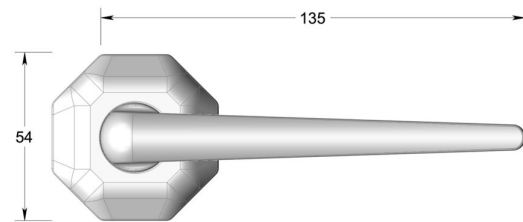

Traditional Wedge lever on hexagonal rose

Product image

Dimensions drawing (DIM)

Reference

FL210 TR16 PRG

Material

Brass

Finish

Trad polished rose gold

Shape

TR16

Description

Solid cast handle
 Concealed fixing
 High performance bearing
 Supplied with fixings for timber
 Available with various backplates and roses