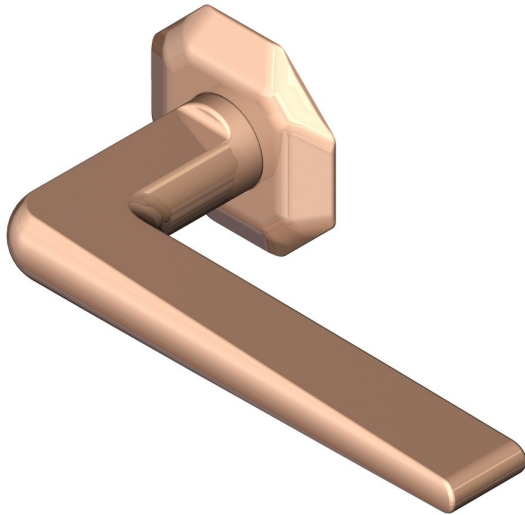

Traditional Wedge lever on hexagonal rose

Product image

Dimensions drawing (DIM)

Reference

FL210 TR16 PRG

Material

Brass

Finish

Trad polished rose gold

Shape

TR16

Description

Solid cast handle
 Concealed fixing
 High performance bearing
 Supplied with fixings for timber
 Available with various backplates and roses