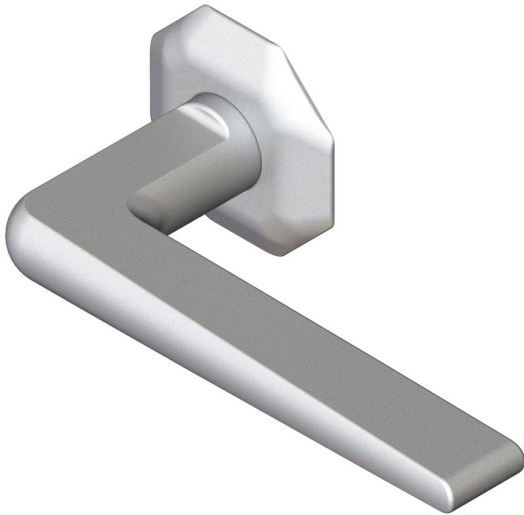

Traditional Wedge lever on hexagonal rose

Product image

Dimensions drawing (DIM)

Reference

FL210 TR16 SC

Finish

Trad satin chrome

Material

Brass

Shape

TR16

Description

Solid cast handle
 Concealed fixing
 High performance bearing
 Supplied with fixings for timber
 Available with various backplates and roses