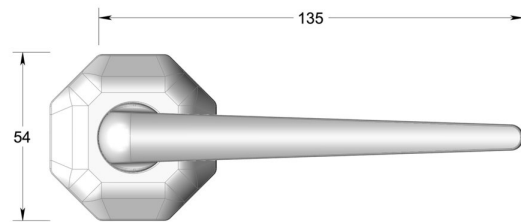

Traditional Wedge lever on hexagonal rose

Product image

Dimensions drawing (DIM)

Reference

FL210 TR16 SC

Finish

Trad satin chrome

Material

Brass

Shape

TR16

Description

Solid cast handle
 Concealed fixing
 High performance bearing
 Supplied with fixings for timber
 Available with various backplates and roses