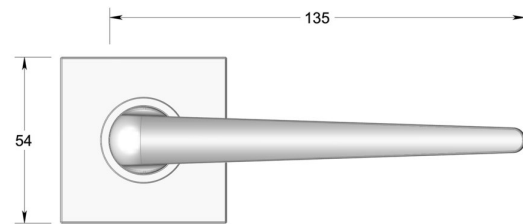

Traditional Wedge lever on square rose

Product image

Dimensions drawing (DIM)

Reference

FL210 TR18 IBZ

Material

Brass

Finish

Trad imperial bronze

Shape

TR18

Description

Solid cast handle
 Concealed fixing
 High performance bearing
 Supplied with fixings for timber
 Available with various backplates and roses