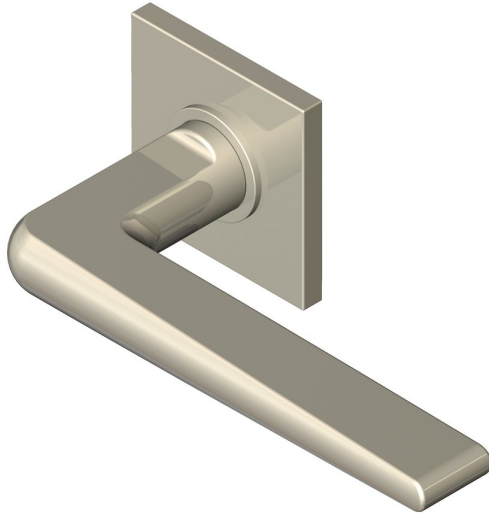

Traditional Wedge lever on square rose

Product image

Dimensions drawing (DIM)

Reference

FL210 TR18 PNI

Material

Brass

Finish

Trad polished nickel

Shape

TR18

Description

Solid cast handle
 Concealed fixing
 High performance bearing
 Supplied with fixings for timber
 Available with various backplates and roses