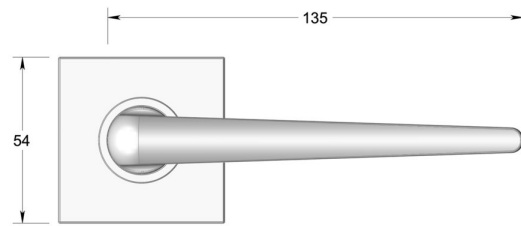

Traditional Wedge lever on square rose

Product image

Dimensions drawing (DIM)

Reference

FL210 TR18 PNI

Material

Brass

Finish

Trad polished nickel

Shape

TR18

Description

Solid cast handle
 Concealed fixing
 High performance bearing
 Supplied with fixings for timber
 Available with various backplates and roses