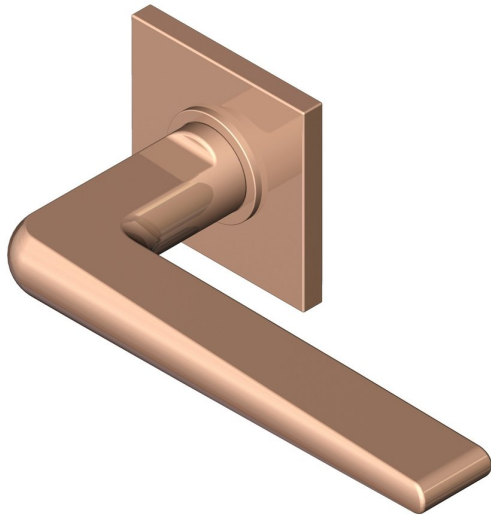

Traditional Wedge lever on square rose

Product image

Dimensions drawing (DIM)

Reference

FL210 TR18 PRG

Material

Brass

Finish

Trad polished rose gold

Shape

TR18

Description

Solid cast handle
 Concealed fixing
 High performance bearing
 Supplied with fixings for timber
 Available with various backplates and roses