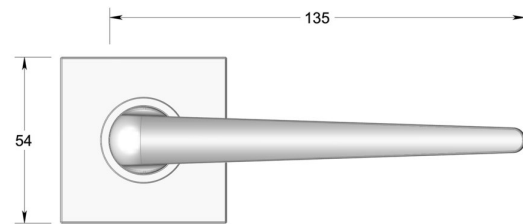

Traditional Wedge lever on square rose

Product image

Dimensions drawing (DIM)

Reference

FL210 TR18 PRG

Material

Brass

Finish

Trad polished rose gold

Shape

TR18

Description

Solid cast handle
 Concealed fixing
 High performance bearing
 Supplied with fixings for timber
 Available with various backplates and roses