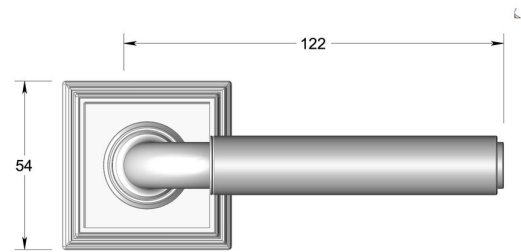

Stepped lever on square rose

Product image

Dimensions drawing (DIM)

Reference

FL206 TR21 EBZ

Material

Brass

Finish

Trad ebony bronze

Shape

TR21

Description

Solid cast handle
 Concealed fixing
 High performance bearing
 Supplied with fixings for timber
 Available with various backplates and roses