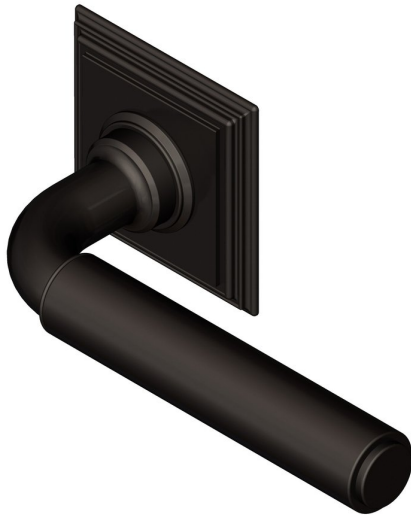

Stepped lever on square rose

Product image

Dimensions drawing (DIM)

Reference

FL206 TR21 EBZ

Material

Brass

Finish

Trad ebony bronze

Shape

TR21

Description

Solid cast handle
 Concealed fixing
 High performance bearing
 Supplied with fixings for timber
 Available with various backplates and roses