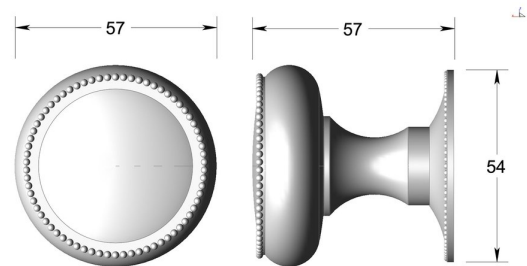

Regency knob on round rose

Product image

Dimensions drawing (DIM)

Reference

TK013 TR08 PB

Finish

Trad polished brass

Material

Brass

Shape

TR08

Description

Solid brass knob
 Available in 2 different sizes
 Concealed fixing
 Supplied with fixings for timber
 Other backplate options and sizes available