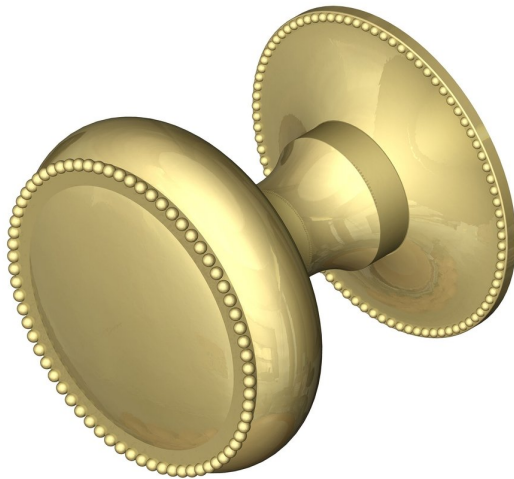

Regency knob on round rose

Product image

Dimensions drawing (DIM)

Reference

TK013 TR08 PB

Finish

Trad polished brass

Material

Brass

Shape

TR08

Description

Solid brass knob
 Available in 2 different sizes
 Concealed fixing
 Supplied with fixings for timber
 Other backplate options and sizes available