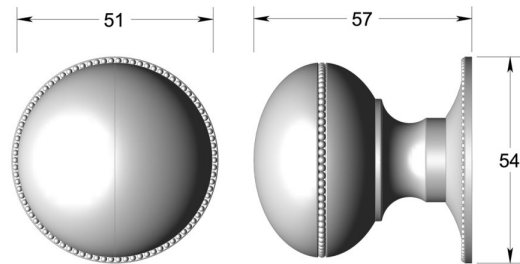

Regency knob on round rose

Product image

Dimensions drawing (DIM)

Reference

TK021 TR08 PB

Finish

Trad polished brass

Material

Brass

Shape

TR08

Description

Solid brass knob
 Concealed fixing
 Supplied with fixings for timber
 Other backplate options and sizes available