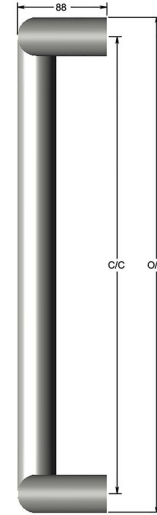

Offset no 1 Mitred pull handle

Product image

Dimensions drawing (DIM)

Reference

FP009 38 STBK

Material

Stainless steel 316

Finish

Incasa black softouch

Diameter

38mm

Description

Thick walled tubular pull handle
 Available any length up to 2400mm
 May require additional supports depending on length
 Fixings available for most door construction