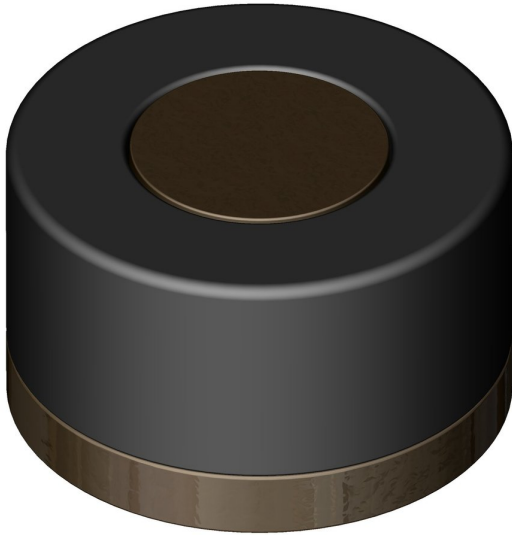

Floor door stop

Product image

Dimensions drawing (DIM)

Reference

FDS002 DBZ

Material

Brass

Finish

Incasa dark bronze

Description

Floor mounted
 Black rubber buffer
 Concealed fixing