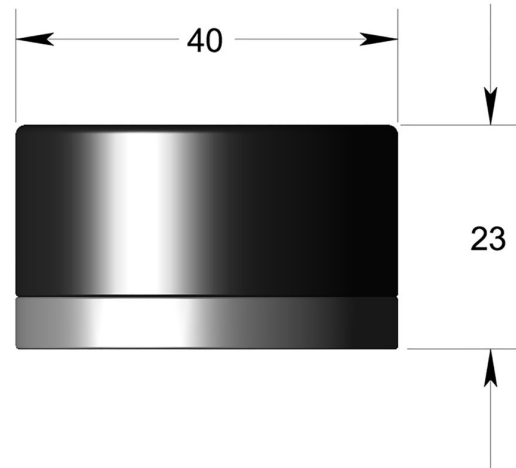

Floor door stop

Product image

Dimensions drawing (DIM)

Reference

FDS002 DBZ

Material

Brass

Finish

Incasa dark bronze

Description

Floor mounted
 Black rubber buffer
 Concealed fixing