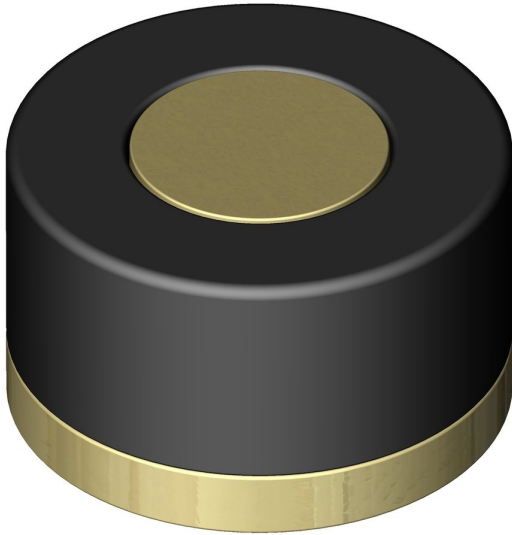

Floor door stop

Product image

Dimensions drawing (DIM)

Reference

FDS002 PB

Material

Brass

Finish

Incasa polished PVD brass

Description

Floor mounted
 Black rubber buffer
 Concealed fixing