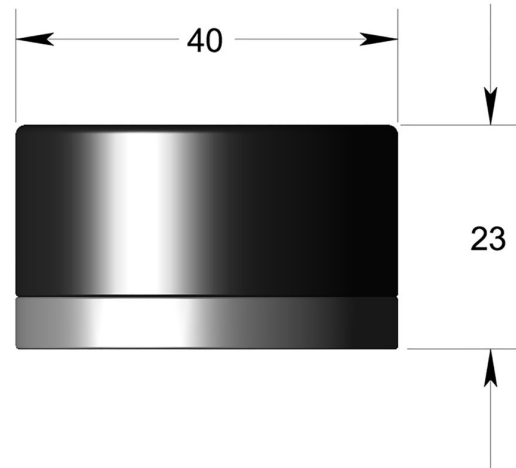

Floor door stop

Product image

Dimensions drawing (DIM)

Reference

FDS002 PB

Material

Brass

Finish

Incasa polished PVD brass

Description

Floor mounted
 Black rubber buffer
 Concealed fixing