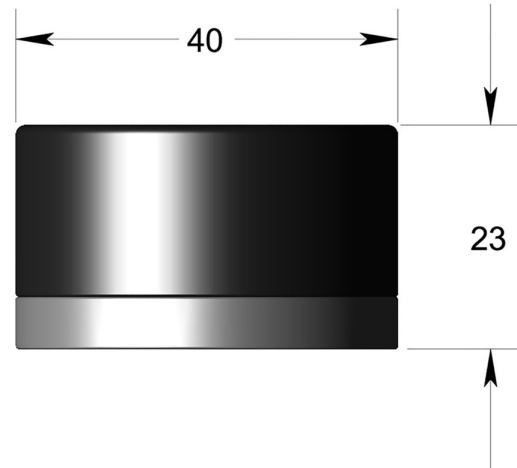

Floor door stop

Product image

Dimensions drawing (DIM)

Reference

FDS002 STBK

Finish

Incasa black softouch

Description

Floor mounted
Black rubber buffer
Concealed fixing

Material

Stainless steel 316